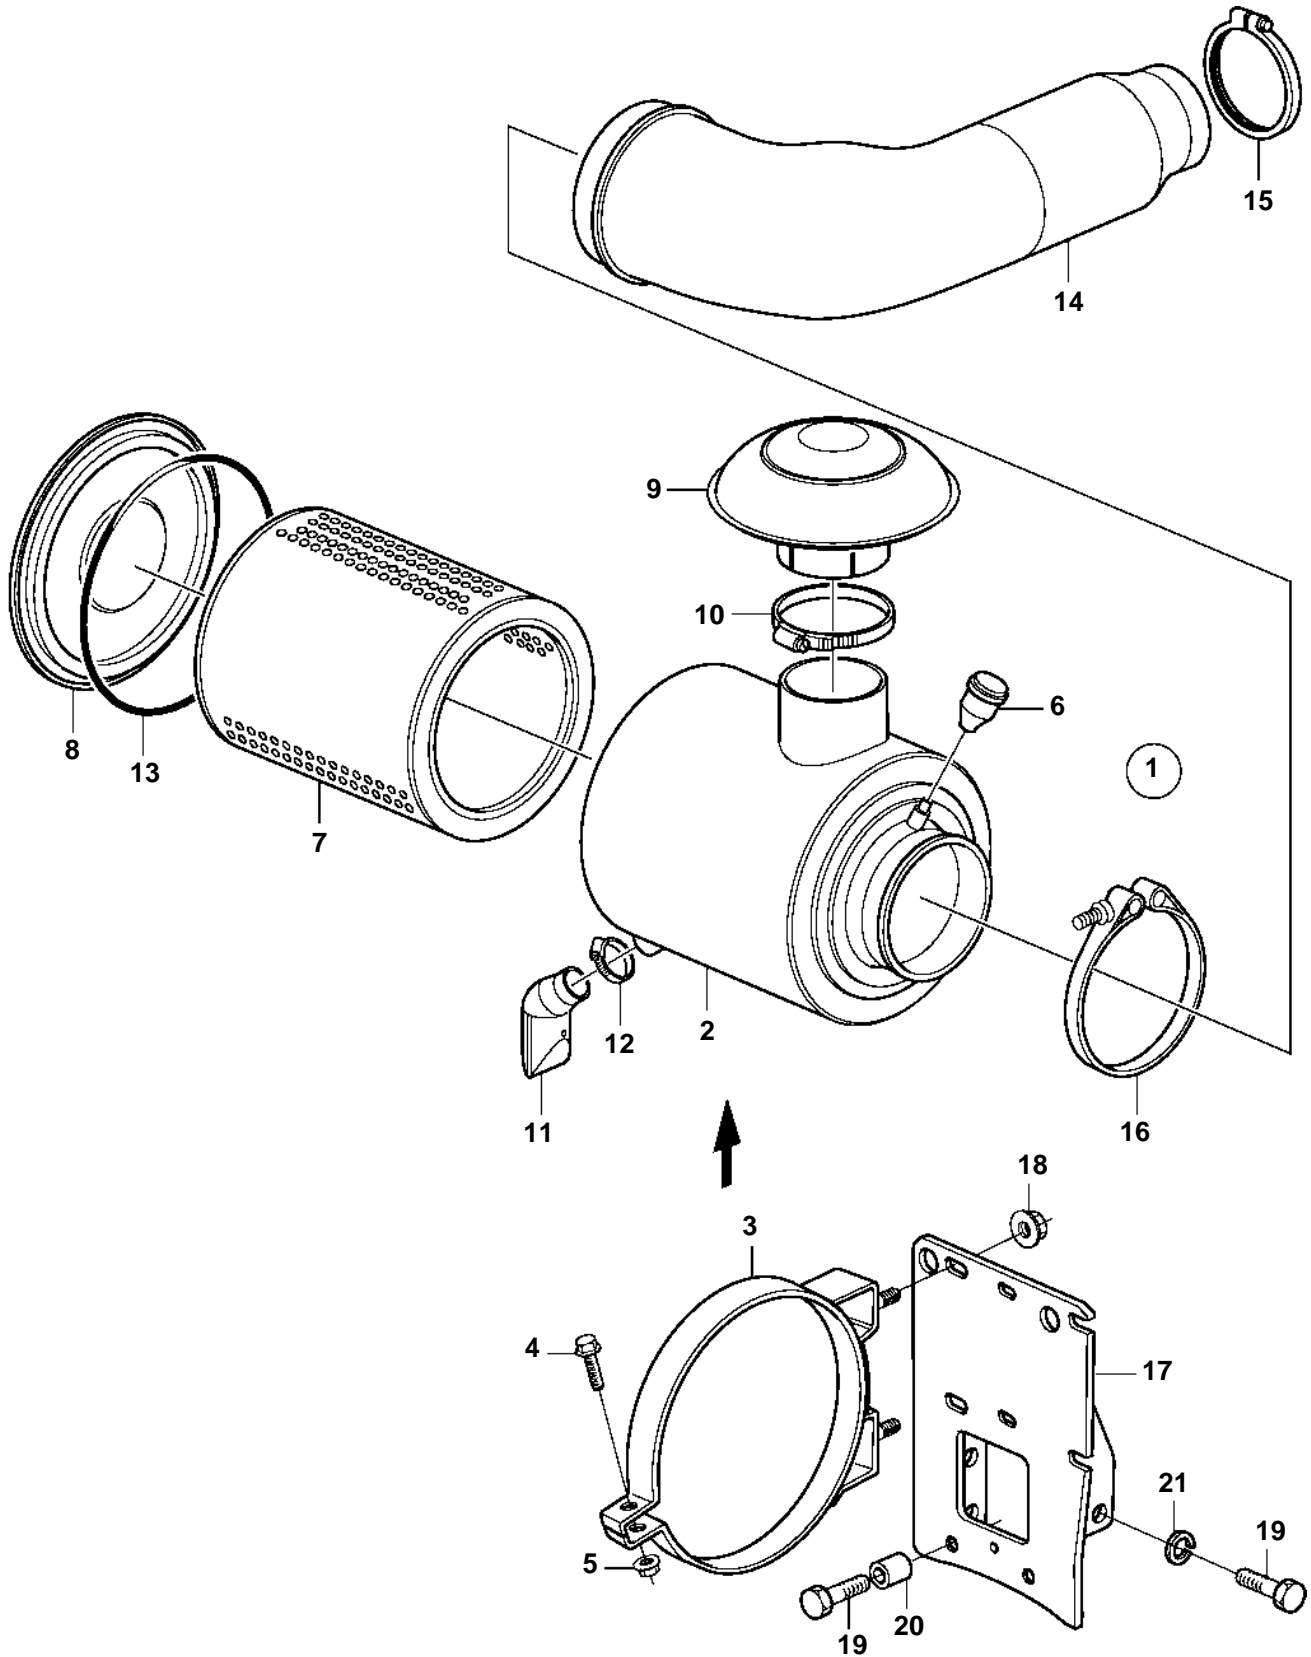

TWD1031VE

TWD1031VE

REF	PART NO.	QTY	DESCRIPTION
1	3838305	1	Air filter kit
2		1	· Filter housing
3	3837711	2	· Mounting strap
4		1	· · Screw
5		1	· · Nut
6	3828765	1	· Pressure drop indica
7	3839340	1	· Air filter insert
8		1	Cover
9	3837728	1	Cover
10		1	Hose clamp
11			Dust cover
12		1	Hose clamp
13		1	O-ring
14	3826671	1	Connection pipe
15	1674223	1	Hose clamp
16	1660909	1	Hose clamp
17	3837243	1	Bracket
18	971098	4	Flange lock nut
19	946472	4	Screw
20		4	Spacer
21		1	Washer